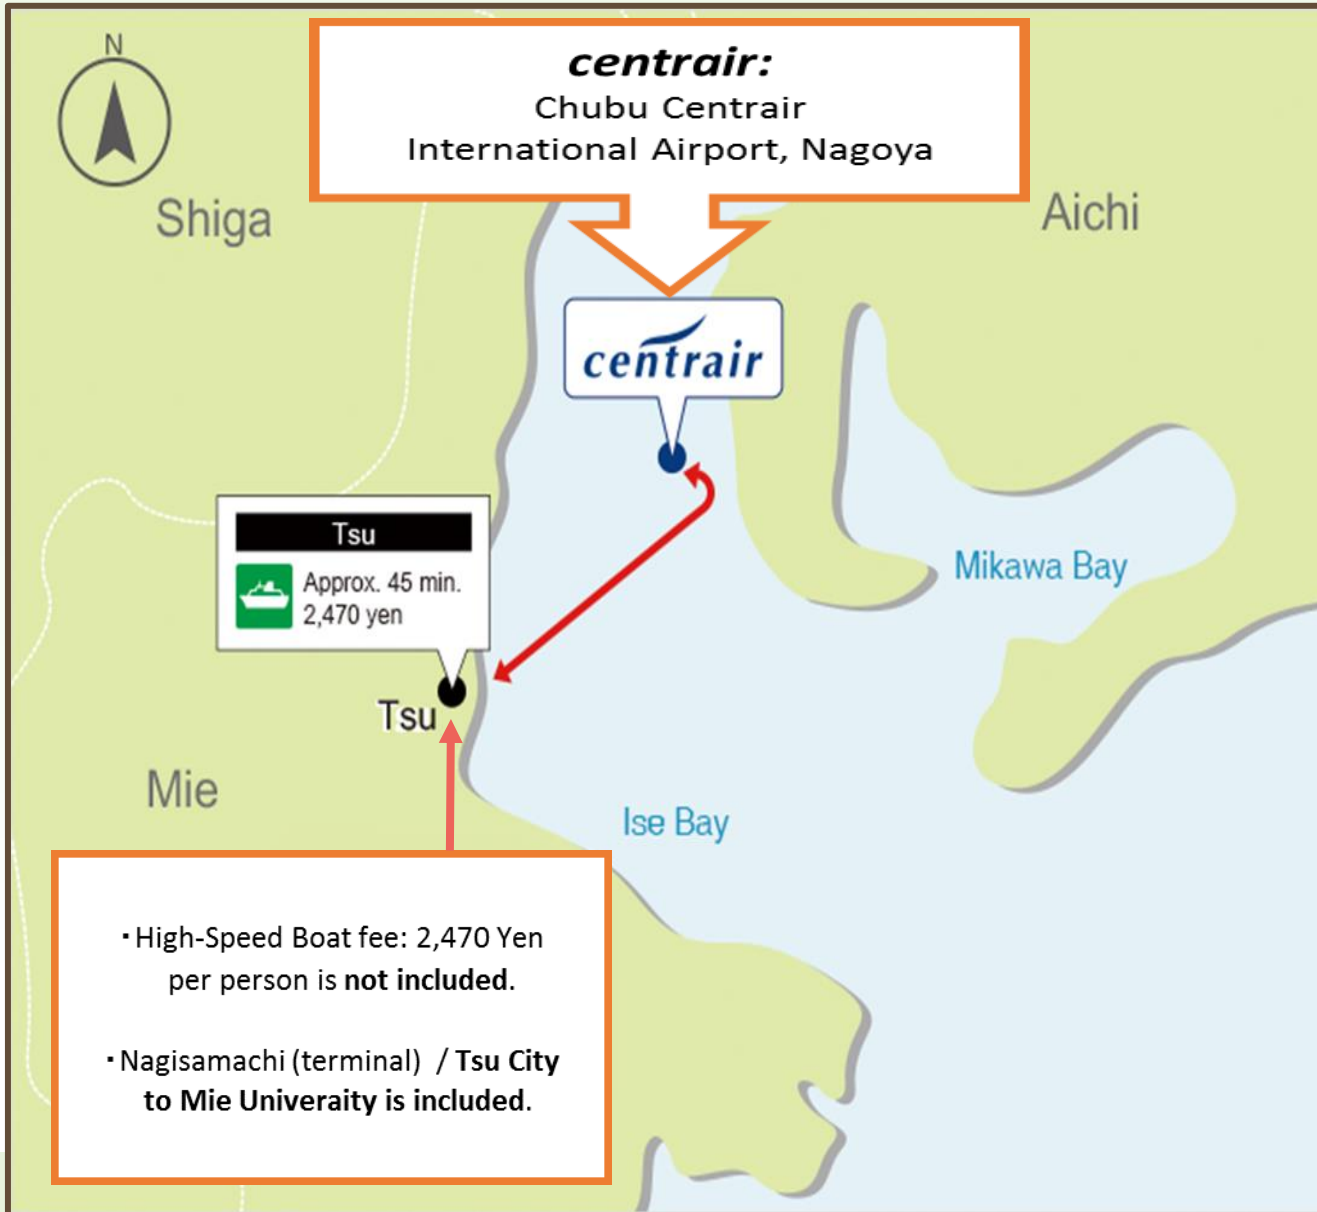

◆Tsu-Nagisamachi (High-Speed Boat)

✈ 飛行機でお越しの場合 By Plane

By Airplane to Hotel

✈ FOR AIRPORT (Nagoya)		FOR TSU (Tsu Nagisamachi)	
Tsu departure time	Airport (Nagoya) arrival time	Airport (Nagoya) departure time	Tsu arrival time
6:00	6:45	7:00	7:45
7:00	7:45	8:00	8:45
8:00	8:45	9:00	9:45
9:00	9:45	10:00	10:45
10:00	10:45	11:00	11:45
11:00	11:45	12:00	12:45
12:00	12:45	13:00	13:45
13:00	13:45	14:00	14:45
15:00	15:45	16:00	16:45
16:00	16:45	17:00	17:45
17:00	17:45	18:00	18:45
18:00	18:45	19:00	19:45
19:00	19:45	20:00	20:45
20:00	20:45	21:00	21:45
21:00	21:45	22:00	22:45